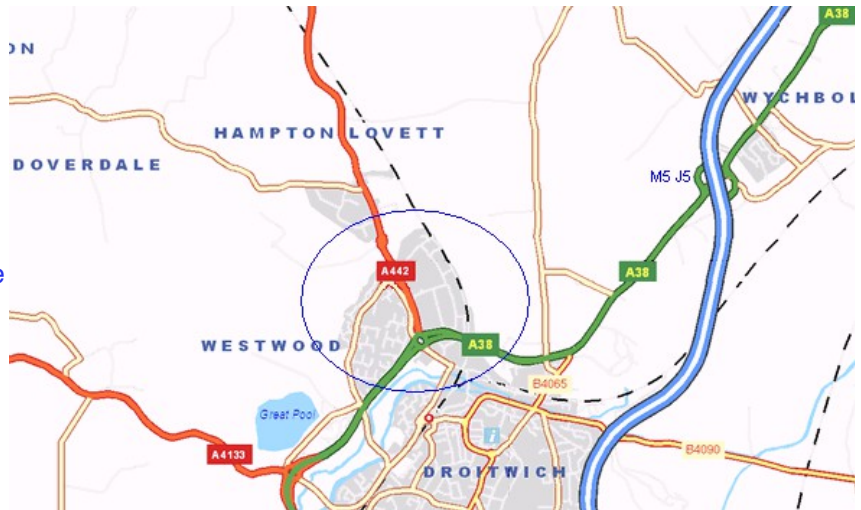

Peter John

Andrew Ricketts

Mobile Phone

+44 7803 161 814

+44 7771 695 897

+44 7715 781 005

Driving Directions

From junction 5 of the M5, follow the A38 in the direction of Droitwich and Worcester.

Remain on the A38 for 2 1/4 miles.

You will then be at a roundabout.

Travel right around the roundabout

until you're back to the A38 exit

(direction Bromsgrove). The slip road

forks before you join the A38. Take the

left hand fork onto the Berry Hill

industrial estate.

Follow the road around until Egghill then turn right, between Egghill and West Stone. Follow the road around to the right. XCS Systems is located away from the road, and is accessed along a road between the companies of C. A. Morris and Lodge Tyre Company.

Scan the QR code to enter our location into Google maps.