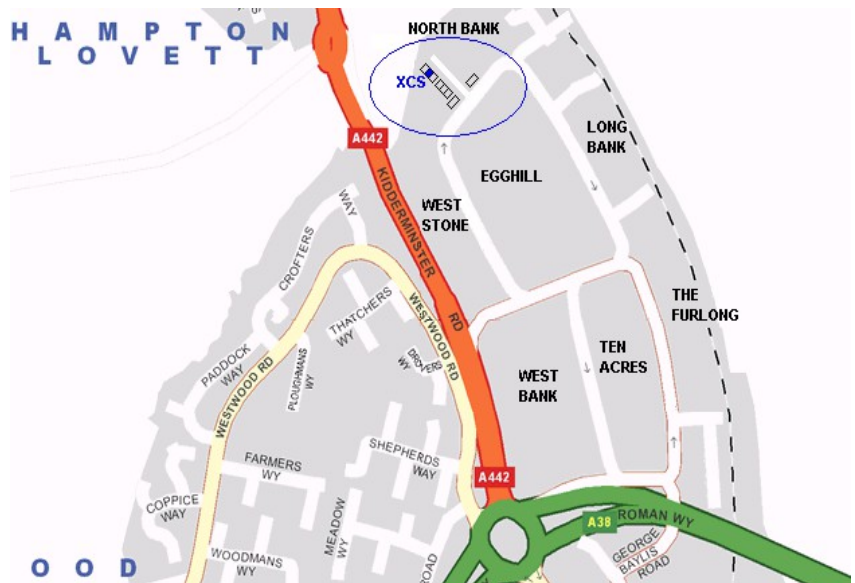

Peter John

Andrew Ricketts

Mobile Phone

+44 7803 161 814

+44 7771 695 897

+44 7715 781 005

Driving Directions

From junction 5 of the M5, follow the A38 in the direction of Droitwich and Worcester.

Remain on the A38 for 2 1/4 miles.

You will then be at a roundabout.

Travel right around the roundabout

until you're back to the A38 exit

(direction Bromsgrove). The slip road

forks before you join the A38. Take the

left hand fork onto the Berry Hill

industrial estate.

Follow the road around until Egghill then turn right, between Egghill and West Stone. Follow the road around to the right. XCS Systems is located away from the road, and is accessed along a road between the companies of C. A. Morris and Lodge Tyre Company.

Scan the QR code to enter our location into Google maps.